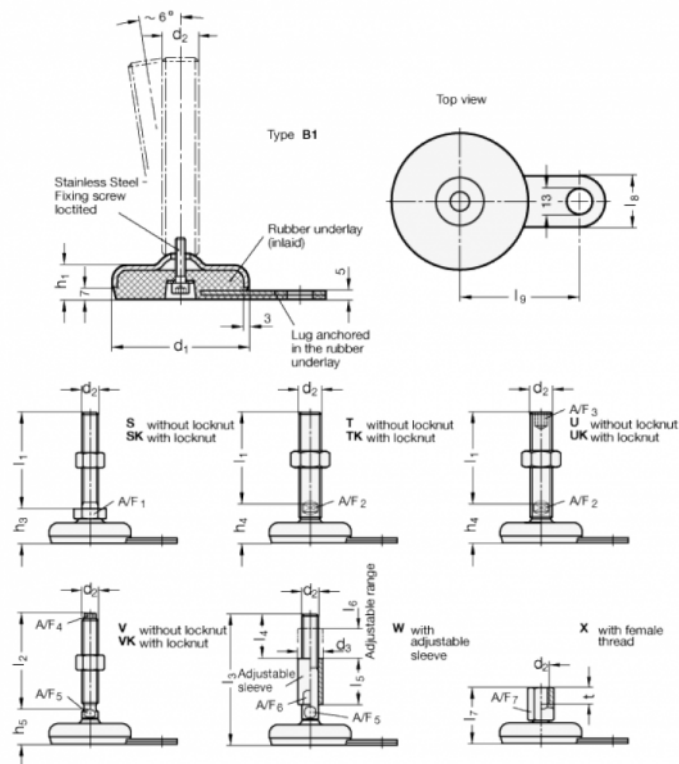

Article number: 203380M20100B1U

Description: E+G levelling foot
GN 33-80-M20-100-B1-U, Stainless steel

Note: U Without nut, Hexagon socket at the top, Wrench flat at the bottom

Measures

A/F2 = 15

I9 = 70

A/F3 = 10

d1 = 80

d2 = M20

h1 = 18

h3 = 35

l1 = 100

l8 = 30